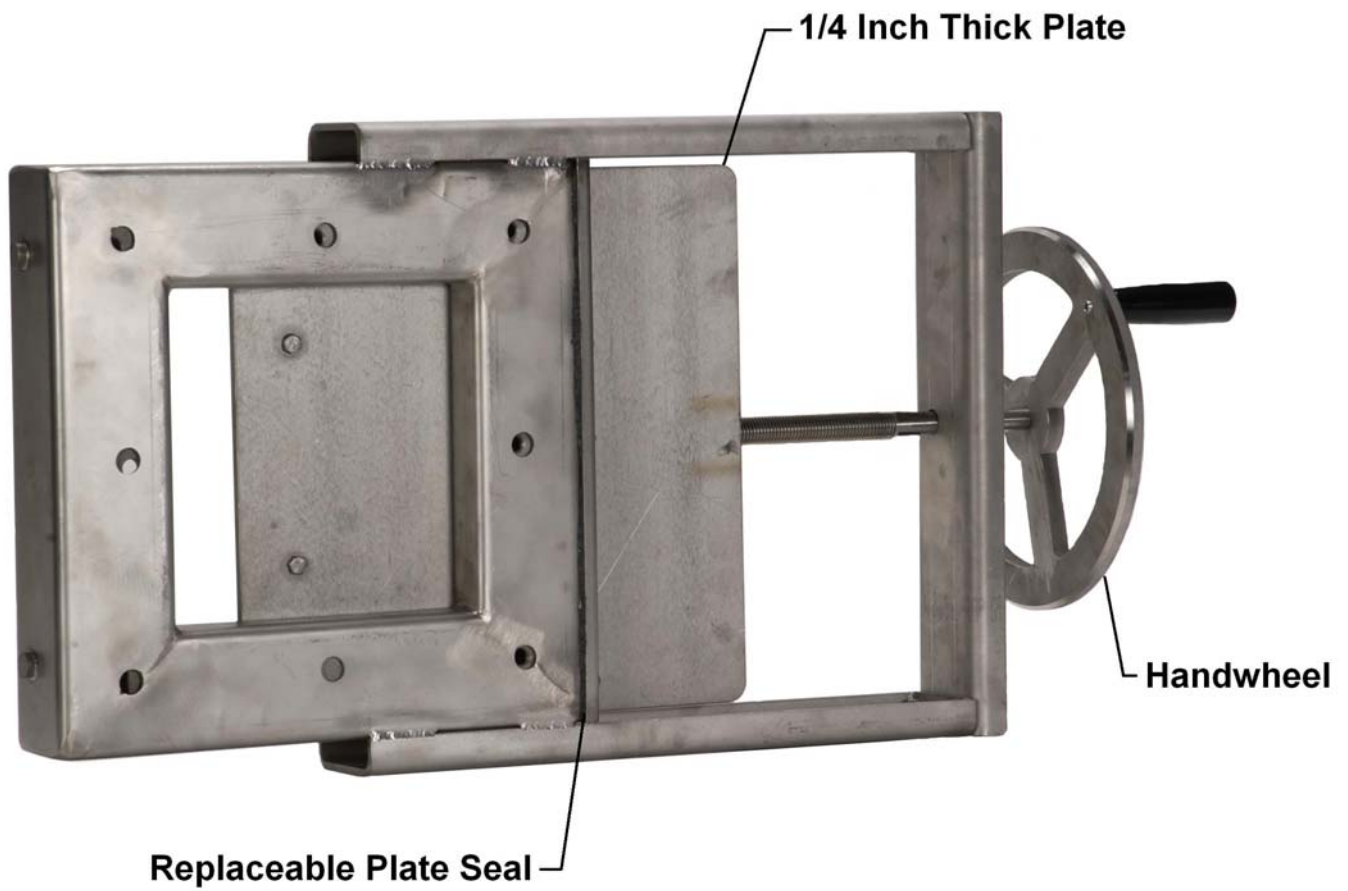

**COFFMAN SYSTEMS  
SLIDE BIN GATE  
MODEL 82-01**

300 Stevens Avenue • Oldsmar, FL 34677 • Phone (813) 891-1300  
www.coffmansystems.com • Email: sales@coffmansystems.com

## Standard Features

- 316 Stainless Steel heavy duty construction
- Tightly closing bin gate for use with chemical feeders
- Low profile for space conservation
- Handwheel operation